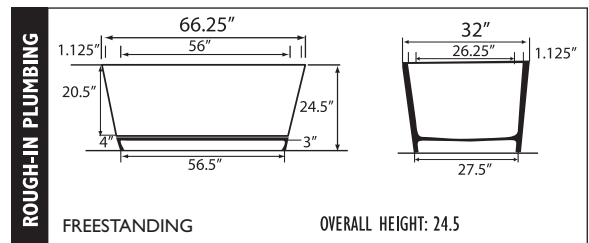

FEATURES	Air Silver	
JETS— Total number of jets		
Air Jets/Ports	18	
Accu-Massage	N/A	
Micro Flow	N/A	
Micro Massage (each)	N/A	
Ultra Flow	N/A	
Ultra Massage (each)	N/A	
Sole Soother 7 (N/A in Metallic)	N/A	
Back Masseur System	N/A	
Neck Masseur Pillow (incl 2 jets)	N/A	
PUMPS		
1.0 Air Power 3 Speed	N/A	
1.25 Air Power Variable Speed	Incl	Remote Location only up to 15' away
2.25 Hydro Power 1 speed	N/A	
3.25 Hydro Power 3 speed	N/A	
Whisper Flo Heat Pump	N/A	
Alternate Pump Location	Incl	
Custom Pump Location(s)	$180	
HEATER		
Heater Inline/Electric	N/A	
CONTROLS		
Air Switch on/off	N/A	
Air Switch w/ Digital Temp Readout	N/A	
Electronic	Incl	Remote mount on wall or deck only

FEATURES	Air Silver	
HYDRO CLEANSE	$19.95	
TILE FLANGE	N/A	
DRAIN KITS		
Lift N Turn PB, PC, SN, WH, ALM, BISC, ORB	Incl	
PILLOW		
Deluxe Oval	Incl	
STANDARD COLORS		
White, Bone, Almond & Biscuit	Incl	
EZ LEVEL BARS	N/A	
*Use Plat, Combo, Air Deck Heights		
Rush Order 72hr Manufacturing (confirm with factory)	$495	
Shipping Boxes	$90