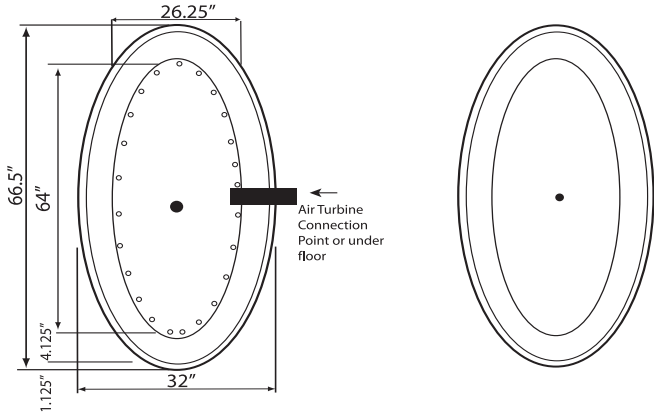

Air Gold #BGA6632-FS	Bathtub #BTO6632-FS	
$9,980	$8,490	

- **A** HTT® Deluxe Platinum Air Massage System. Includes 8-10 HTT Leg Therapy Jets, EZ Level Base & Chromatherapy Light System. [x x x]
- **B** 6 Jet HTT Back Massage System [included on Platinum] N/A on Combo Tub Series [x x x]
- **C** Warm Back Tubing Zone [SSSSS] N/A on Silver Air

NOTE: Specifications are ± 1/4" and features are subject to change without notice. All final measurements should be taken from tub on site.

EQUIPMENT LEGEND	Classic or EZ Clean Sidewall Jets	Optional Platinum HTT Air Massage System	Accu-Massage Jets	Micro Flow or Opt. Micromassage	Ultra Flow or Opt. Ultra Massage	Sole Soother	Neck Massage Pillow	Inlet/Outlet Port	Pump Alt. Pump	Warm Back Tubing Zone	Pump Access (18"x18" required)	*Some pump locations & plumbing may extend beyond perimeter of bath.

ELECTRICAL SPECIFICATIONS	COMBO PLAT	COMBO GOLD	COMBO SILVER	AIR-G AIR-S	HYDRO PLAT	HYDRO GOLD	HYDRO SILVER	SOOTH SOAK
Dedicated Circuits Required								
PUMP REQ. 115V 20AMP W/GFCI				1				
INLINE HEATER REQ. 115V 20AMP GFCI				-				
WHISPER FLO HEAT SYSTEM™ 115V 20AMP GFCI				2