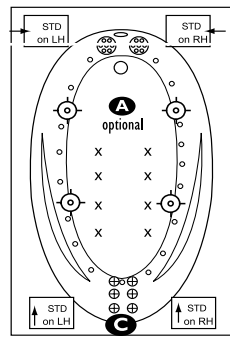

Select 2
Pump
Locations