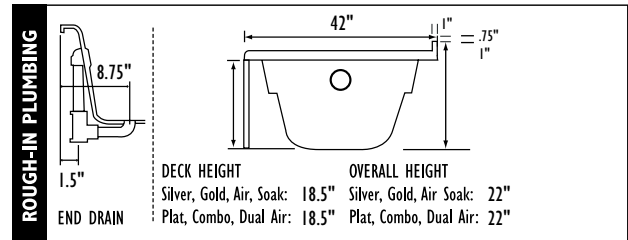

FEATURES	Combo Plat	Combo Gold	Combo Silver	Air Plat	Air Gld / Silv
JETS – Total number of jets	38	30	21	34	18/12
Classic Air Jets Sidewall	18/108	18/108	12/72	N/A	N/A / 12/72
EZ Clean Air Jets Sidewall	$590	$590	N/A	18	18 / N/A
Platinum HTT™ Air Massage System	$1378	$1378	N/A	Incl	N/A
Accu-Massage Back, Neck, Wrist Jets	15	6	N/A	N/A	N/A
Micro Flow	N/A	N/A	4	N/A	N/A
Micro Massage (each)	N/A	N/A	$75	N/A	N/A
Ultra Flow	4	4	5	N/A	N/A
Ultra Massage (each)	$95	$95	$95	N/A	N/A
Sole Soother™ 7 (N/A in Metallic)	1	2	N/A	N/A	N/A
Back Masseur System	Incl	Incl	N/A	N/A	N/A
Neck Masseur Pillow (incl 2 jets)	1-Incl	$450	N/A	N/A	N/A
Metallic Trim Kit PC, PB, SN, ORB	$750	$600	$550	N/A	N/A / $350

PUMPS	Combo Plat	Combo Gold	Combo Silver	Air Plat	Air Gld / Silv
1.0 Warm Air Power 3 Speed	N/A	N/A	Incl	N/A	N/A / Incl
1.25 Heated Air Power Variable Speed	Incl	Incl	N/A	Incl	Incl / N/A
2.25 Hydro Power 1 speed OR 3 Speed	N/A | 2-Incl	N/A	1-Incl | N/A	N/A	N/A
3.25 Hydro Power 3 speed	N/A	Incl	$350	N/A	N/A
Whisper Flo™ Heat Pump	N/A	N/A	N/A	N/A	N/A
Alternate Pump Location	Incl	Incl	Incl	Incl	Incl / Incl

HEATER	Combo Plat	Combo Gold	Combo Silver	Air Plat	Air Gld / Silv
Heater Inline/Electric	Incl	Incl	$395	N/A	N/A
Whisper Flo™ Heat System	N/A	N/A	N/A	$795	$795
Warm Back Tubing Zone	Incl	Incl	N/A	Incl	Incl / N/A

CONTROLS	Combo Plat	Combo Gold	Combo Silver	Air Plat	Air Gld / Silv
Air Switch on/off	Incl	Incl	Incl	N/A	N/A / Incl
Air Switch w/ Digital Temp Readout	Incl	N/A	N/A	N/A	N/A
Electronic	Incl	Incl	N/A	Incl	Incl / N/A

ECO PURE CONDITIONER	Combo Plat	Combo Gold	Combo Silver	Air Plat	Air Gld / Silv
	$59.90	$59.90	$59.90	$59.90	$59.90

FEATURES	Combo Plat	Combo Gold	Combo Silver	Air Plat	Air Gld / Silv
HYDRO SCENTS™	Incl	$195	$195	$195	$195
	$16.95	$16.95	$16.95	$16.95	$16.95
HYDRO CLEANSE™	$19.95	$19.95	$19.95	$19.95	$19.95
HYDRO CLEAN™	Incl	Incl	Incl	$495	$495
HYDRO SOUNDS™	$1,950	$1,950	$1,950	$1,950	$1,950

GRAB BAR(S)	Combo Plat	Combo Gold	Combo Silver	Air Plat	Air Gld / Silv
Standard Grab Bars will be color coordinated to match whirlpool					
Bolt on PB, PC, SN, WH, ALM, BISC	2-Incl	2-Incl	$125ea	$125ea	$125ea

TILE FLANGE	Combo Plat	Combo Gold	Combo Silver	Air Plat	Air Gld / Silv
	Incl	Incl	Incl	Incl	Incl

DRAIN KITS	Combo Plat	Combo Gold	Combo Silver	Air Plat	Air Gld / Silv
Standard color coordination & PVC rough					
Lift N Turn PB, PC, SN, WH, ALM, BISC, ORB	N/A	N/A	Incl	N/A	Incl / $95
Deluxe Cable Drain PB, PC, SN, White, Alm, Bisc, Orb	Incl	Incl	$250	Incl	$250

LIGHTS	Combo Plat	Combo Gold	Combo Silver	Air Plat	Air Gld / Silv
Mood Light	N/A	N/A	Incl	N/A	Incl / $195
Chromotherapy	Incl	Incl	$395	Incl	$395

PILLOW	Combo Plat	Combo Gold	Combo Silver	Air Plat	Air Gld / Silv
Neck Masseur Pillow (incl 2 jets)	1-Incl	$450	N/A	N/A	N/A
Deluxe Oval	N/A	Incl	Incl	Incl	Incl / $80

STANDARD COLORS	Combo Plat	Combo Gold	Combo Silver	Air Plat	Air Gld / Silv
White, Bone, Almond & Biscuit	Incl	Incl	Incl	Incl	Incl
Design Colors-refer to page 8	$495	$495	$495	$495	$495