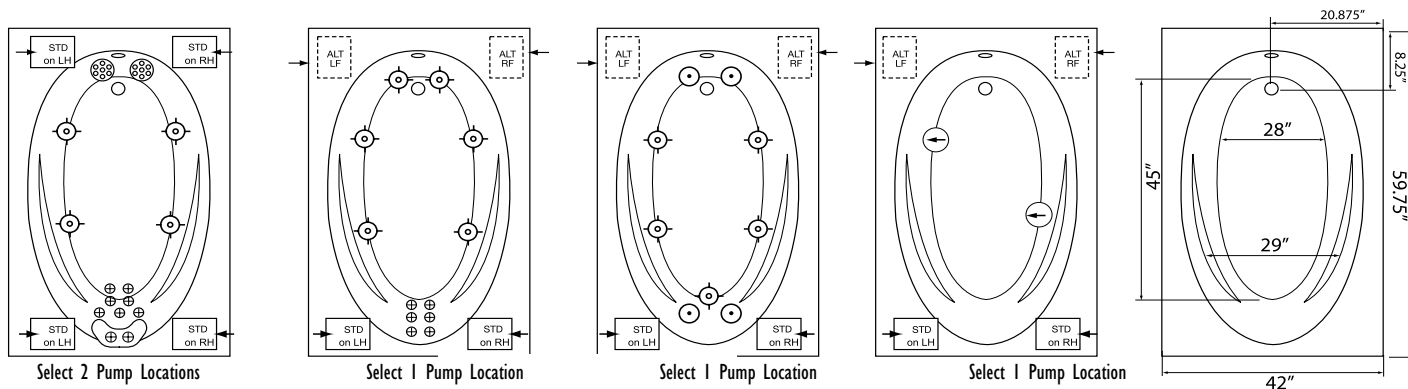

Gallons to overflow: 60 | Gallons to operate: 45-60

60" x 42" x 22"

Skirt & Tile Flange (Recessed Access Panel) **Escape 542SKTF**  
 Tile Flange only **Escape 542TF**

Hydro Plat #EP6042RHSKTF/ #EP6042LHSKTF	Hydro Gold #EG6042RHSKTF/ #EG6042LHSKTF	Hydro Silver #ES6042RHSKTF/ #ES6042LHSKTF	Sooth Soak #ESS6042RHSKTF/ #ESS6042LHSKTF	Bathtub #ETO6042RHSKTF/ #ETO6042LHSKTF
\$5,300 #EP6042RHTF/ #EP6042LHTF	\$3,195 #EG6042RHTF/ #EG6042LHTF	\$2,350 #ES6042RHTF/ #ES6042LHTF	\$2,895 #ESS6042RHTF/ #ESS6042LHTF	\$1,495 #ETO6042RHTF/ #ETO6042LHTF