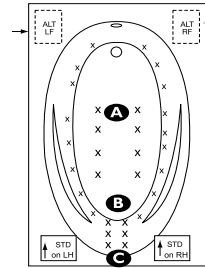

Select 1
Pump
Location

A HT® Deluxe Platinum Air Massage System. Includes 8-10 HTT Leg Therapy Jets, EZ Level Base & Chromotherapy Light System. [x x x] **Optional on Combos**

B 6 Jet HTT Back Massage System [included on Platinum] N/A on Combo Tub Series [x x x]

C Warm Back Tubing Zone [SSSS] N/A on Silver Air

NOTE: Specifications are ± 1/4" and features are subject to change without notice. All final measurements should be taken from tub on site.

EQUIPMENT LEGEND	Classic or EZ Clean Sidewall Jets	Optional Platinum HTT Air Massage System	Accu-Massage Jets	Micro Flow or Opt. Micromassage	Ultra Flow or Opt. Ultra Massage	Sole Soother	Neck Massage Pillow	Inlet/Outlet Port	Pump Alt. Pump	Warm Back Tubing Zone	Pump Access (18"x18" required)	*Some pump locations & plumbing may extend beyond perimeter of bath.

ELECTRICAL SPECIFICATIONS Dedicated Circuits Required	COM PLAT	COM GLD	COM SILV	AIR PLAT	AIR-G AIR-S	HYDRO PLAT	HYDRO GOLD	HYDRO SILVER	SOOTH SOAK
PUMP REQ. 115V 20AMP W/GFCI	3	2	2	1	1	2	1	1	1
INLINE HEATER REQ. 115V 20AMP GFCI	1	1	OPT			1	1	OPT	
WHISPER FLO HEAT SYSTEM™ 115V 20AMP GFCI				2	2