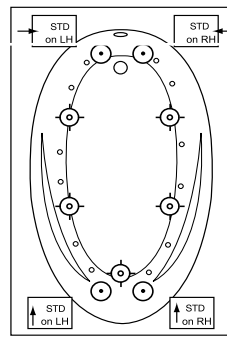

Select 2
Pump
Locations