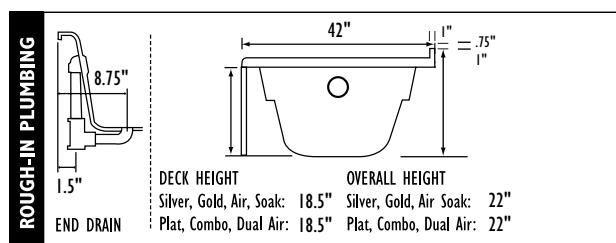

FEATURES	Hydro Plat	Hydro Gold	Hydro Silver	Sooth Soak
JETS – Total number of jets	15	12	9	N/A
Classic Air Jets Sidewall	N/A	N/A	N/A	N/A
EZ Clean Air Jets Sidewall (18)	N/A	N/A	N/A	N/A
Platinum HTT™ Air Massage System	N/A	N/A	N/A	N/A
Accu-Massage Back, Neck, Wrist Jets	9	6	N/A	N/A
Micro Flow	N/A	N/A	4	N/A
Micro Massage (each)	N/A	N/A	$75	N/A
Ultra Flow	4	6	5	N/A
Ultra Massage (each)	$95	$95	$95	N/A
Sole Soother™ 7 (N/A in Metallic)	2	N/A	N/A	N/A
Back Masseur System	Incl	Incl	N/A	N/A
Neck Masseur Pillow (incl 2 jets)	1-Incl	$450	N/A	$450
Metallic Trim Kit PC, PB, SN, ORB	$400	$350	$250	N/A

PUMPS	Hydro Plat	Hydro Gold	Hydro Silver	Sooth Soak
1.0 Warm Air Power 3 Speed	N/A	N/A	N/A	N/A
1.25 Heated Air Power Variable Speed	N/A	N/A	N/A	N/A
2.25 Hydro Power 1 speed OR 3 speed	N/A | 2-Incl	N/A | N/A	Incl | N/A	N/A | N/A
3.25 Hydro Power 3 speed	N/A	Incl	$350	N/A
Whisper Flo™ Heat Pump	N/A	N/A	N/A	Incl
Alternate Pump Location	Incl	Incl	Incl	Incl

HEATER	Hydro Plat	Hydro Gold	Hydro Silver	Sooth Soak
Heater Inline/Electric	Incl	Incl	$395	N/A
Whisper Flo™ Heat System	N/A	N/A	N/A	N/A
Warm Back Tubing Zone	N/A	N/A	N/A	N/A

CONTROLS	Hydro Plat	Hydro Gold	Hydro Silver	Sooth Soak
Air Switch on/off	Incl	Incl	Incl	Incl
Air Switch w/ Digital Temp Readout	Incl	N/A	N/A	N/A
Electronic	N/A	N/A	N/A	N/A

ECO PURE CONDITIONER	Hydro Plat	Hydro Gold	Hydro Silver	Sooth Soak
	$59.90	$59.90	$59.90	$59.90

FEATURES	Hydro Plat	Hydro Gold	Hydro Silver	Sooth Soak
HYDRO SCENTS™	$195	$195	$195	N/A
Fragrance Refills	$16.95	$16.95	$16.95	N/A
HYDRO CLEANSE™	$19.95	$19.95	$19.95	$19.95
HYDRO CLEAN™	Incl	$495	$495	$495
HYDRO SOUNDS™	$1,950.00	$1,950.00	$1,950.00	$1,950.00

GRAB BAR(S)	Hydro Plat	Hydro Gold	Hydro Silver	Sooth Soak
Standard Grab Bars will be color coordinated to match whirlpool				
Bolt on PB, PC, SN, WH, ALM, BISC	2-Incl	$125ea	$125ea	$125ea

TILE FLANGE	Hydro Plat	Hydro Gold	Hydro Silver	Sooth Soak
	Incl	Incl	Incl	Incl

DRAIN KITS	Hydro Plat	Hydro Gold	Hydro Silver	Sooth Soak
Standard color coordination & PVC rough				
Lift N Turn PB, PC, SN, WH, ALM, BISC, ORB	N/A	Incl	$95	Incl
Deluxe Cable Drain PB, PC, SN, White, ALM, Bisc, Orb	Incl	$250	$250	$250

LIGHTS	Hydro Plat	Hydro Gold	Hydro Silver	Sooth Soak
Mood Light	N/A	Incl	$195	N/A
Chromatherapy	Incl	$395	$395	Incl

PILLOW	Hydro Plat	Hydro Gold	Hydro Silver	Sooth Soak
Neck Masseur Pillow (incl 2 jets)	1-Incl	$450	N/A	$450
Deluxe Oval	N/A	Incl	$80	Incl

STANDARD COLORS	Hydro Plat	Hydro Gold	Hydro Silver	Sooth Soak
White, Bone, Almond & Biscuit	Incl	Incl	Incl	Incl
Design Colors-refer to page 8	$495	$495	$495	$495

EZ LEVEL QUIET BASE™	Hydro Plat	Hydro Gold	Hydro Silver	Sooth Soak
	Incl	$350*	$350*	$350*
*Use Plat, Combo, Dual Air Deck Heights				

EZ LEVEL BARS	Hydro Plat	Hydro Gold	Hydro Silver	Sooth Soak
	N/A	$150*	$150*	$150*
*Use Plat, Combo, Air Deck Heights				
Rush Order 72hr Manufacturing (confirm with factory)	$495	$495	$495	$495