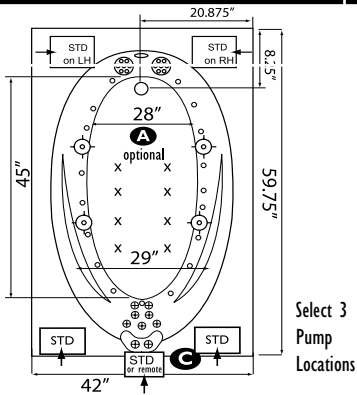

**Escape 542SKTF** Skirt & Tile Flange (Recessed Access Panel)  
**Escape 542TF** Tile Flange only

60" x 42" x 22"

Gallons to overflow: 60 | Gallons to operate: 45-60

<b>Combo Plat</b> #EPC6042RHSKTF/ #EPC7242LHSKTF	<b>Combo Gold</b> #EGC6042RHSKTF/ #EGC6042LHSKTF	<b>Combo Silver</b> #ESC6042RHSKTF/ #ESC6042LHSKTF	<b>Air Plat</b> #EPA6042RHSKTF/ LHSKTF \$4,823	<b>Air Gold</b> #EGA6042RHSKTF/ LHSKTF \$3,445	<b>Air Silver</b> #ESA6042RHSKTF/ LHSKTF \$2,450
<b>\$7,250</b> #EPC6042RHTF/ #EPC6042LHTF	<b>\$5,650</b> #EGC6042RHTF/ #EGC6042LHTF	<b>\$4,200</b> #ESC6042RHTF/ #ESC6042LHTF			